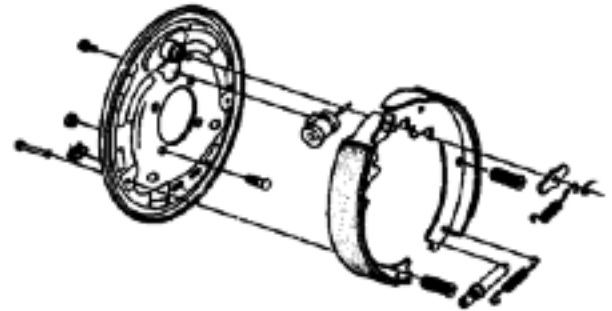

TIEDOWN GALV-X BRAKES

CORROSION RESISTANT FREEBACKING 10" AND 12" DRUM BRAKES. SOLD IN PAIRS.

STOCK NO	SIZE
78-500G	10"
78-502G	12"

**DICO BRAKE PARTS FOR
10" BRAKES**

STOCK NO	DESCRIPTION
19-44375-76	BRAKE ADJUSTER
19-44397	WHEEL CYLINDER MOUNTING BOLTS
19-43372	BRAKE SHOE - 10" REAR
19-43371	BRAKE SHOE - 10" FRONT
19-44245	WHEEL CYLINDER - RIGHT SIDE
19-44246	WHEEL CYLINDER - LEFT SIDE

**HAYES ELECTRIC BRAKES & PARTS
FOR 10" ELECTRIC 3.5K
GROOVED MAGNET TYPE**

STOCK NO	DESCRIPTION
3-60202803	10" LH ELEC. BRAKE - 3.5K
3-60202703	10" RH ELEC. BRAKE - 3.5K
3-SL110	10" SHOES (PR) - 3.5K BRAKE
3-M144	GROOVED MAGNET KIT - 3.5K