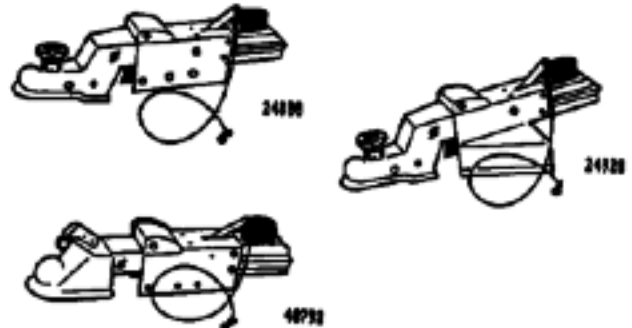

**DICO MODEL 6 -
BRAKE ACTUATOR**

7500 LB CAPACITY HYDRAULIC
ACTUATOR. ZINC PLATED.

STOCK NO	BALL	TYPE	
19-24800	1 7/8" OR 2"	MULTI-FIT	
19-24928	1 7/8" OR 2"	MULTI-FIT A-FRAME	
19-40792	2 5/16"	STRAIGHT