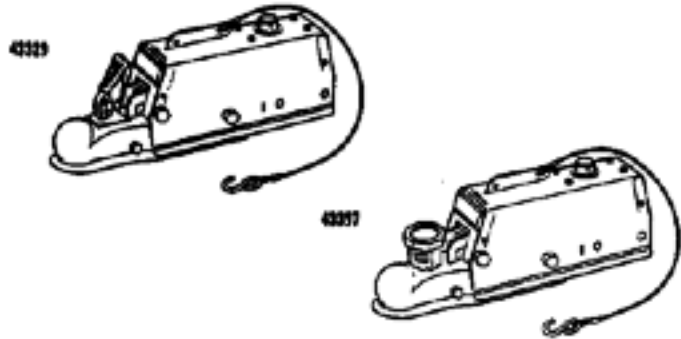

**DICO MODEL 60 -
BRAKE ACTUATOR**

6000 LB CAPACITY HYDRAULIC ACTUATOR.
ZINC PLATED. FITS 1 7/8" OR 2" BALL.

STOCK NO	TYPE	
19-43329	LEVER LOCK	
19-43397	MULTI-FIT