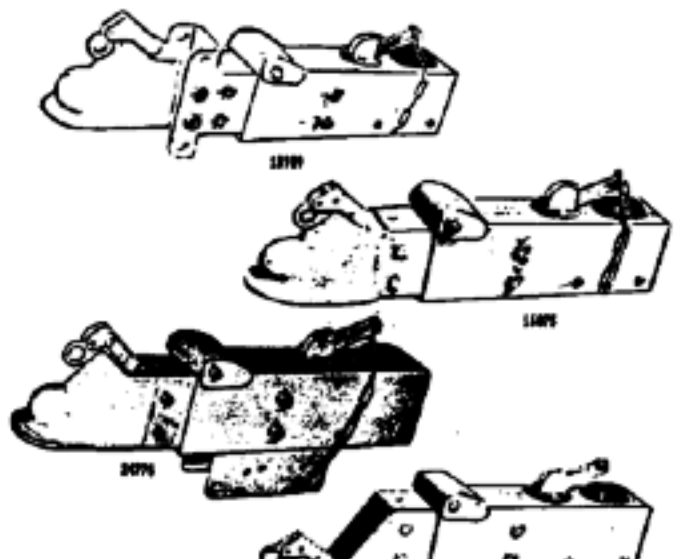

STOCK NO	BALL	
22-47201	2"	

**DICO MODEL 6 -
BRAKE ACTUATOR**

7500 LB CAPACITY HYDRAULIC
ACTUATOR. ZINC PLATED.

STOCK NO	BALL	TYPE	
19-24800	1 7/8" OR 2"	MULTI-FIT	
19-24928	1 7/8" OR 2"	MULTI-FIT A-FRAME	
19-40792	2 5/16"	STRAIGHT	

**DICO MODEL 10 -
BRAKE ACTUATOR**

10000 LB CAPACITY HYDRAULIC
ACTUATOR. FITS 2 5/16" BALL.

STOCK NO	TYPE	FINISH	
19-16075	WELD-ON	PAINTED	
19-17352	WELD-ON DROP	PAINTED	
19-17727	BOLT-ON DROP	PAINTED	
19-18909	WELD-ON ADJ.	PAINTED	
19-18911	WELD-ON LUNETTE	PAINTED	
19-24776	BOLT-ON	ZINC	
19-24781	BOLT-ON DROP	ZINC	
19-16080	WELD-ON NO COUPLER	PAINTED	