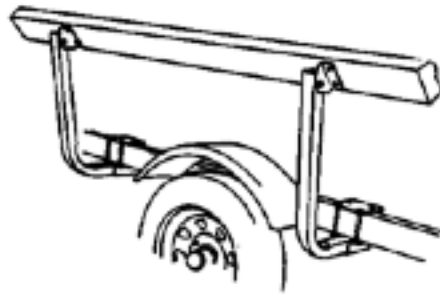

BOAT GUIDES - GALVANIZED

FOR QUICK, EASY BOAT CENTERING, IN AND OUT OF THE WATER. FULLY ADJUSTABLE FOR ALL POPULAR TRAILERS. EASY INSTALLATION. NON-MARRING WHITE FINISH FOR HIGH VISIBILITY. EXTRA HEIGHT IMPROVES VISIBILITY WHEN BACKING UP OR LAUNCHING. GALVANIZED GUIDES WITH PVC COVERING. MOUNTING HARDWARE INCLUDED.

STOCK NO	BOAT SIZE	HEIGHT
95-BG4	15' - 18'	5'
95-BG5	18' - 26'	6'

BOAT GUIDE PARTS

REPLACEMENT PARTS FOR 95-BG4 AND 95-BG5 BOAT GUIDES. PARTS ARE SOLD INDIVIDUALLY.

STOCK NO	DESCRIPTION
95-BG4M	REPLACEMENT METAL FOR BG4 BOAT GUIDE
95-BG4P	REPLACEMENT PVC FOR BG4 BOAT GUIDE
95-BG5M	REPLACEMENT METAL FOR BG5 BOAT GUIDE
95-BG5P	REPLACEMENT PVC FOR BG5 BOAT GUIDE

BOAT GUIDE MOUNTING HARDWARE

REPLACEMENT MOUNTING HARDWARE FOR BG4 OR BG5.

BUNKBOARD BOAT GUIDE-ON

CARPETED BUNKBOARDS CRADLE BOAT AND PROVIDE PROPER CENTER LOADING EVEN IN WIND OR SIDE CURRENT CONDITIONS. BOARDS TILT TO HUG HULL. POSTS OF 1-1/2" STEEL TUBING AND ALL MOUNTING BRACKETS ARE HOT-DIPPED GALVANIZED FOR RUST PROTECTION. SIDE ADJUSTMENT UP TO 13". CAN BE MOUNTED BENEATH, OR ON TOP OF FRAME.

STOCK NO	LENGTH	LIST
23-27600	5'	125.00

ROLLER GUIDE-ON

HEAVY-DUTY, HOT DIPPED GALVANIZED STEEL CONSTRUCTION AND NON-MARKING 9" RUBBER ROLLER WITH END CAPS TO MAKE LOADING SAFER AND EASIER. SIDE ADJUSTMENT UP TO 13". SOLD IN PAIRS WITH ALL MOUNTING BRACKETS AND HARDWARE.