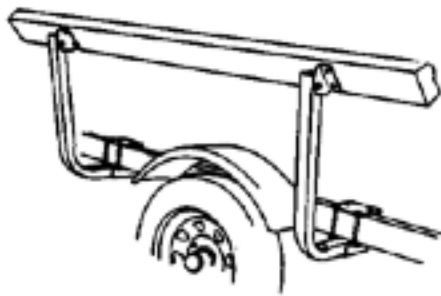

BUNKBOARD BOAT GUIDE-ON

CARPETED BUNKBOARDS CRADLE BOAT AND PROVIDE PROPER CENTER LOADING EVEN IN WIND OR SIDE CURRENT CONDITIONS. BOARDS TILT TO HUG HULL. POSTS OF 1-1/2" STEEL TUBING AND ALL MOUNTING BRACKETS ARE HOT-DIPPED GALVANIZED FOR RUST PROTECTION. SIDE ADJUSTMENT UP TO 13". CAN BE MOUNTED BENEATH, OR ON TOP OF FRAME.

STOCK NO	LENGTH	LIST
23-27600	5'	125.00

ROLLER GUIDE-ON

HEAVY-DUTY, HOT DIPPED GALVANIZED STEEL CONSTRUCTION AND NON-MARKING 9" RUBBER ROLLER WITH END CAPS TO MAKE LOADING SAFER AND EASIER. SIDE ADJUSTMENT UP TO 13". SOLD IN PAIRS WITH ALL MOUNTING BRACKETS AND HARDWARE.

STOCK NO	
23-27610