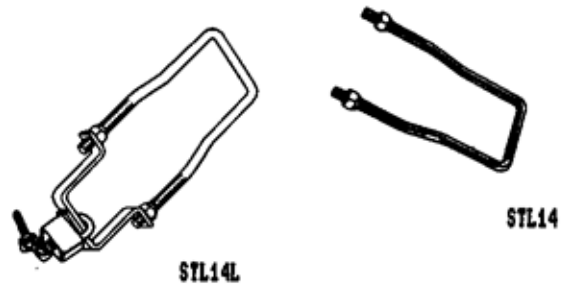

Tires & Mounts

UNIVERSAL SPARE TIRE CARRIER

FITS 8" THRU 16.5" WHEELS. WITH OR WITHOUT LOCK.

STOCK NO	DESCRIPTION	WHEEL SIZE	LIST
95-STL14L	WITH LOCK	8" - 14"	17.95
95-STL14	WITHOUT LOCK	8" - 14"	7.92
95-STL15L	WITH LOCK	14" - 16.5"	22.75
95-STL15	WITHOUT LOCK	14" - 16.5"	12.50

HEAVY DUTY SPARE TIRE CARRIER

FITS TRAILER WHEELS UP TO 16 1/2". UNIVERSAL MOUNTING SYSTEM FITS TRAILER TONGUE UP TO 3" WIDE BY 5" HIGH. PROVIDES 4 3/4" LIFT AND OVER 7" OF OFFSET TO MOUNT TIRE UP AND OUT OF THE WAY.

STOCK NO	LIST
13-HDSTC	38.90

SPARE TIRE CARRIER

ZINC PLATED SIDE MOUNT TIRE CARRIER. FITS BOTH 4 & 5 LUG WHEELS AND TRAILER TONGUES UP TO 3" WIDE BY 4" HIGH.

STOCK NO	LIST
22-86099	26.39

SPARE TIRE CARRIER WITH HUB

**TRAILER WHEELS
SPOKE PAINTED**

STOCK NO	WHEEL DIAMETER	BOLT PATTERN	WHEEL WIDTH	WHEEL COLOR	LIST
W412S	12"	4 ON 4"	4.00"	WHITE	31.75
W512S	12"	5 ON 4 1/2"	4.00"	WHITE	31.75
W413S	13"	4 ON 4"	4.50"	WHITE	36.75
W513S	13"	5 ON 4 1/2"	4.50"	WHITE	36.75
W514S	14"	5 ON 4 1/2"	6.00"	WHITE	43.85
W515S	15"	5 ON 4 1/2"	6.00"	WHITE	46.95