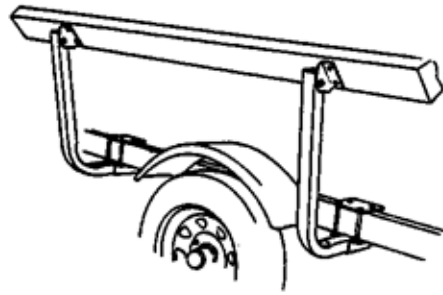

BOAT GUIDES - GALVANIZED

FOR QUICK, EASY BOAT CENTERING, IN AND OUT OF THE WATER. FULLY ADJUSTABLE FOR ALL POPULAR TRAILERS. EASY INSTALLATION. NON-MARRING WHITE FINISH FOR HIGH VISIBILITY. EXTRA HEIGHT IMPROVES VISIBILITY WHEN BACKING UP OR LAUNCHING. GALVANIZED GUIDES WITH PVC COVERING. MOUNTING HARDWARE INCLUDED.

STOCK NO	BOAT SIZE	HEIGHT	LIST
95-BG4	15' - 18'	5'	86.000
95-BG5	18' - 26'	6'	103.50

BOAT GUIDE PARTS

REPLACEMENT PARTS FOR 95-BG4 AND 95-BG5 BOAT GUIDES. PARTS ARE SOLD INDIVIDUALLY.

STOCK NO	DESCRIPTION	LIST
95-BG4M	REPLACEMENT METAL FOR BG4 BOAT GUIDE	20.90
95-BG4P	REPLACEMENT PVC FOR BG4 BOAT GUIDE	6.59
95-BG5M	REPLACEMENT METAL FOR BG5 BOAT GUIDE	28.50
95-BG5P	REPLACEMENT PVC FOR BG5 BOAT GUIDE	6.95

BOAT GUIDE MOUNTING HADWARE

REPLACEMENT MOUTNING HARDWARE FOR BG4 OR BG5.

STOCK NO	LIST
95-BG-HDW	19.95

BUNKBOARD BOAT GUIDE-ON

CARPETED BUNKBOARDS CRADLE BOAT AND PROVIDE PROPER CENTER LOADING EVEN IN WIND OR SIDE CURRENT CONDITIONS. BOARDS TILT TO HUG HULL. POSTS OF 1-1/2" STEEL TUBING AND ALL MOUNTING BRACKETS ARE HOT-DIPPED GALVANIZED FOR RUST PROTECTION. SIDE ADJUSTMENT UP TO 13". CAN BE MOUNTED BENEATH, OR ON TOP OF FRAME.

STOCK NO	LENGTH	LIST
23-27600	5'	125.00

ROLLER GUIDE-ON

HEAVY-DUTY, HOT DIPPED GALVANIZED STEEL CONSTRUCTION AND NON-MARKING 9" RUBBER ROLLER WITH END CAPS TO MAKE LOADING SAFER AND EASIER. SIDE ADJUSTMENT UP TO 13". SOLD IN PAIRS WITH ALL MOUNTING BRACKETS AND HARDWARE.