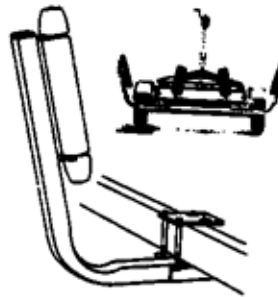

ROLLER GUIDE-ON

HEAVY-DUTY, HOT DIPPED GALVANIZED STEEL CONSTRUCTION AND NON-MARKING 9" RUBBER ROLLER WITH END CAPS TO MAKE LOADING SAFER AND EASIER. SIDE ADJUSTMENT UP TO 13". SOLD IN PAIRS WITH ALL MOUNTING BRACKETS AND HARDWARE.

STOCK NO	LIST
23-27610	95.90