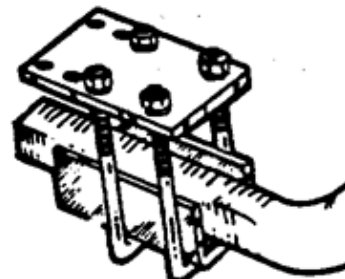

BOAT GUIDES - GALVANIZED

FOR QUICK, EASY BOAT CENTERING, IN AND OUT OF THE WATER. FULLY ADJUSTABLE FOR ALL POPULAR TRAILERS. EASY INSTALLATION. NON-MARRING WHITE FINISH FOR HIGH VISIBILITY. EXTRA HEIGHT IMPROVES VISIBILITY WHEN BACKING UP OR LAUNCHING. GALVANIZED GUIDES WITH PVC COVERING. MOUNTING HARDWARE INCLUDED.

STOCK NO	BOAT SIZE	HEIGHT	LIST
95-BG4	15' - 18'	5'	86.000
95-BG5	18' - 26'	6'	103.50

BOAT GUIDE PARTS

REPLACEMENT PARTS FOR 95-BG4 AND 95-BG5 BOAT GUIDES. PARTS ARE SOLD INDIVIDUALLY.

STOCK NO	DESCRIPTION	LIST
95-BG4M	REPLACEMENT METAL FOR BG4 BOAT GUIDE	20.90
95-BG4P	REPLACEMENT PVC FOR BG4 BOAT GUIDE	6.59
95-BG5M	REPLACEMENT METAL FOR BG5 BOAT GUIDE	28.50
95-BG5P	REPLACEMENT PVC FOR BG5 BOAT GUIDE	6.95

BOAT GUIDE MOUNTING HADWARE

REPLACEMENT MOUTNING HARDWARE FOR BG4 OR BG5.

STOCK NO	LIST
95-BG-HDW	19.95

BUNKBOARD BOAT GUIDE-ON

CARPETED BUNKBOARDS CRADLE BOAT AND PROVIDE PROPER CENTER LOADING EVEN IN WIND OR SIDE CURRENT CONDITIONS. BOARDS TILT TO HUG HULL. POSTS OF 1-1/2" STEEL TUBING AND ALL MOUNTING BRACKETS ARE HOT-DIPPED GALVANIZED FOR RUST PROTECTION. SIDE ADJUSTMENT UP TO 13". CAN BE MOUNTED BENEATH, OR ON TOP OF FRAME.

STOCK NO	LENGTH	LIST
23-27600	5'	125.00

ROLLER GUIDE-ON

HEAVY-DUTY, HOT DIPPED GALVANIZED STEEL CONSTRUCTION AND NON-MARKING 9" RUBBER ROLLER WITH END CAPS TO MAKE LOADING SAFER AND EASIER. SIDE ADJUSTMENT UP TO 13". SOLD IN PAIRS WITH ALL MOUNTING BRACKETS AND HARDWARE.